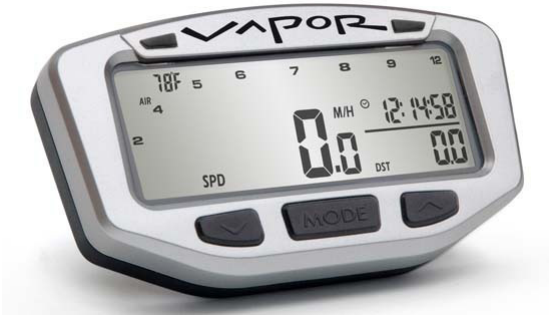

Remote Control for On The Fly Distance Adjustment and Lap Timer

**Value Added:**

Custom Designed for Exact Model Fit  
All Parts Included to Complete Installation  
One Year Warranty  
Unlimited Free Trail Tech Phone and Email Support  
Waterproof Connections Included  
Bright White Backlit LCD Display  
Aluminum Accessory Dashboards for Most Applications (fits Vapor protectors and dashboards.)

# Vapor

**Speedometer:**  
 Current Speed  
 Maximum Speed  
 Selectable MPH/KMH Display

**Tachometer:**  
 Real-Time RPM Bar Graph  
 Numeric RPM Readout  
 Dual Programmable Shift Lights  
 Up to 20,000 RPM